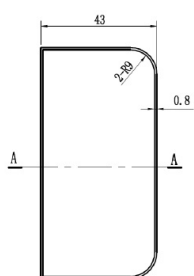

PRODUCT SHEET

Description:

Cover Caps, Round, Alu-Look, F/"Riga" Glass Door Hinge

Item number:

15.30.003-0

Units	Box	Carton	HS Code	Barcode
Set	4	400	8302490099	 5704866448116

SISO A/S

Mileparken 11
DK-2740 Skovlunde
Denmark
VAT: DK 24786013