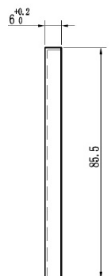

PRODUCT SHEET

Description:

Cover Caps, Round, Alu-Look, F/"Riga" Glass Door Hinge

Item number:

15.30.003-0

Units	Box	Carton	HS Code	Barcode
Set	4	400	8302490099	 5704866448116

SISO A/S

Mileparken 11
DK-2740 Skovlunde
Denmark
VAT: DK 24786013