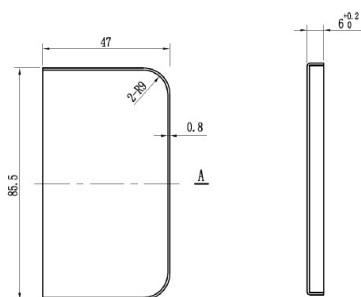

PRODUCT SHEET

Description:

Cover Caps, Round, Alu-Look, F/"Riga" Glass Door Hinge

Item number:

15.30.003-0

Units	Box	Carton	HS Code	Barcode
Set	4	400	8302490099	 5704866448116

SISO A/S

Mileparken 11
DK-2740 Skovlunde
Denmark
VAT: DK 24786013